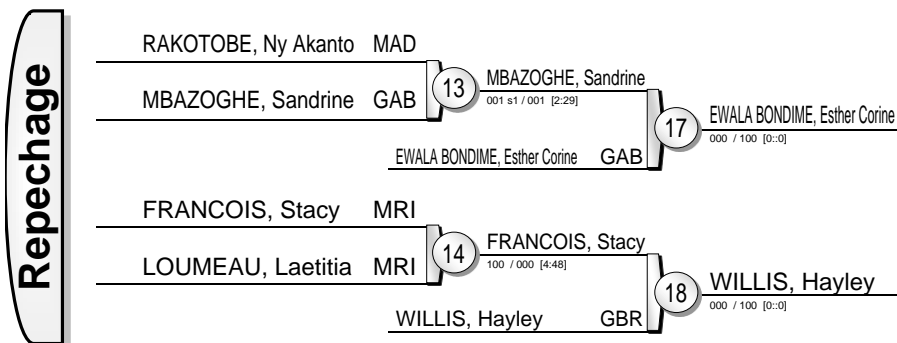

Results		
1.	LIMA, Taciana	GBS
2.	RENICKS, Kimberley	GBR
3.	EWALA BONDIME, Esther Corine	GAB
3.	WILLIS, Hayley	GBR
5.	MBAZOGHE, Sandrine	GAB
5.	FRANCOIS, Stacy	MRI
7.	RAKOTOBÉ, Ny Akanto	MAD
7.	LOUMEAU, Laetitia	MRI