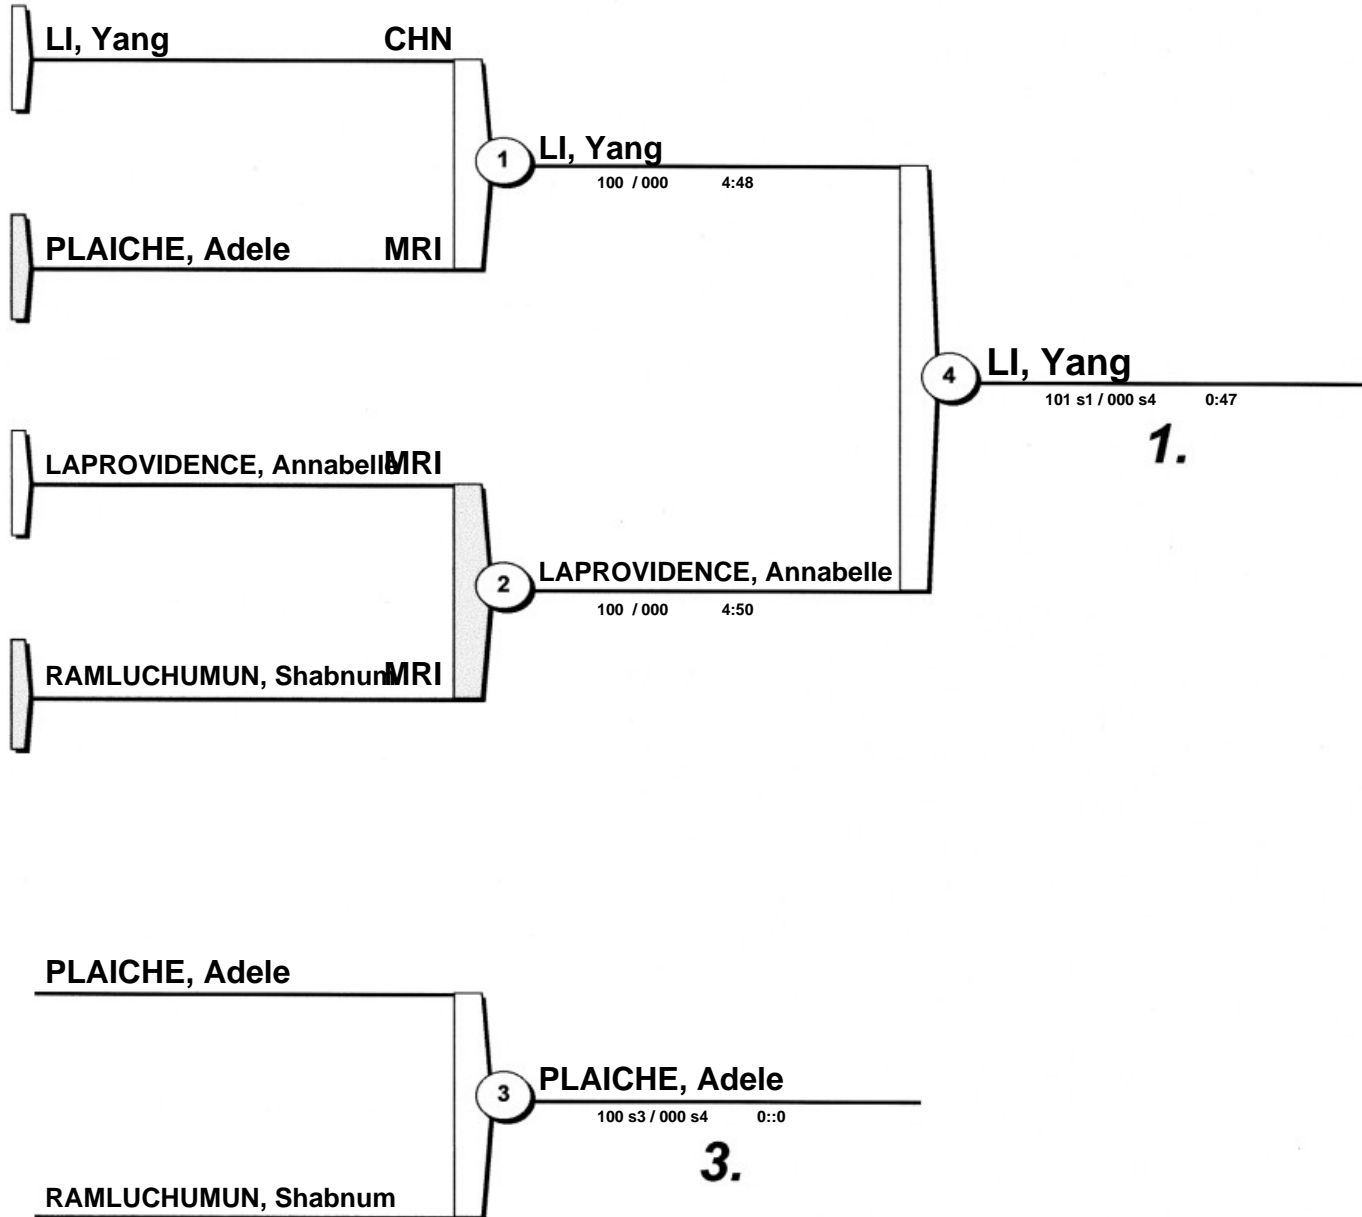

African Open Port Louis MRI 2013

Port Louis (MRI) 9-10 November 2013

-70 kg

7 Judoka

Results		
1.	CHEN, Fei	CHN
2.	WANG, Qianchu	CHN
3.	ANGUE MOUNDOUNGA, Ornela Ferne	GAB
3.	MOSSONG, Lynn	LUX
5.	ISILO, Aicha	MAD
5.	SAMOISY, Jessica	MRI
7.		
7.	PAKEEREE, Melvina	MRI

African Open Port Louis MRI 2013

Port Louis (MRI) 9-10 November 2013

-78 kg

3 Judoka

			1	2	3		
1	DING, Yuping	CHN		+	+	2 (20)	
2	ROSE, Brigitte	SEY	-		-	0 (0)	
3	MAZOUZ, Sarah Myriam	CAN	-	+		1 (10)	

1	DING, Yuping	CHN	1	DING, Yuping	CHN	111 / 000 s2	1:57
2	ROSE, Brigitte	SEY					

1	DING, Yuping	CHN	2	DING, Yuping	CHN	100 / 000	1:22
3	MAZOUZ, Sarah Myriam	CAN					

2	ROSE, Brigitte	SEY	3	MAZOUZ, Sarah Myriam	CAN	000 s1 / 100	2:34
3	MAZOUZ, Sarah Myriam	CAN					

1. DING, Yuping CHN
2. MAZOUZ, Sarah Myriam CAN

African Open Port Louis MRI 2013

Port Louis (MRI) 9-10 November 2013

+78 kg

4 Judoka

- 1. LI, Yang CHN
- 2. LAPROVIDENCE, Annabelle MRI
- 3. PLAICHE, Adele MRI