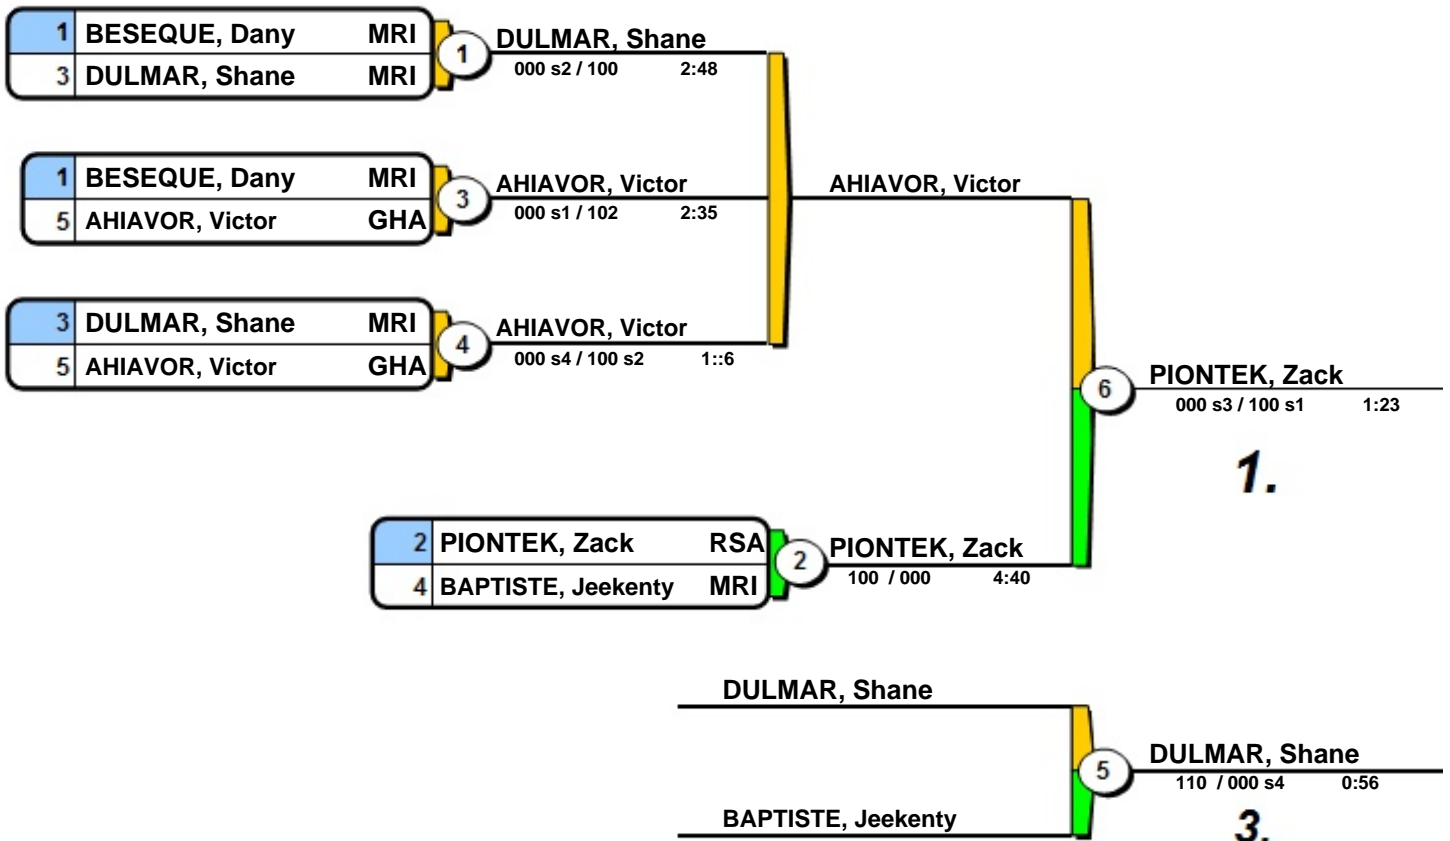

African Open Port Louis MRI 2013

Port Louis (MRI) 9-10 November 2013

-90 kg

5 Judoka

			1	3	5	Wins	Scores
1	BESEQUE, Dany	MRI		-	-	0	(0)
3	DULMAR, Shane	MRI	+		-	1	(10)
5	AHIAVOR, Victor	GHA	+	+		2	(20)

			2	4	Wins	Scores
2	PIONTEK, Zack	RSA		+	1	(10)
4	BAPTISTE, Jeekenty	MRI	-		0	(0)

- | | | |
|----|-----------------|-----|
| 1. | PIONTEK, Zack | RSA |
| 2. | AHIAVOR, Victor | GHA |
| 3. | DULMAR, Shane | MRI |

African Open Port Louis MRI 2013

Port Louis (MRI) 9-10 November 2013

-100 kg
4 Judoka