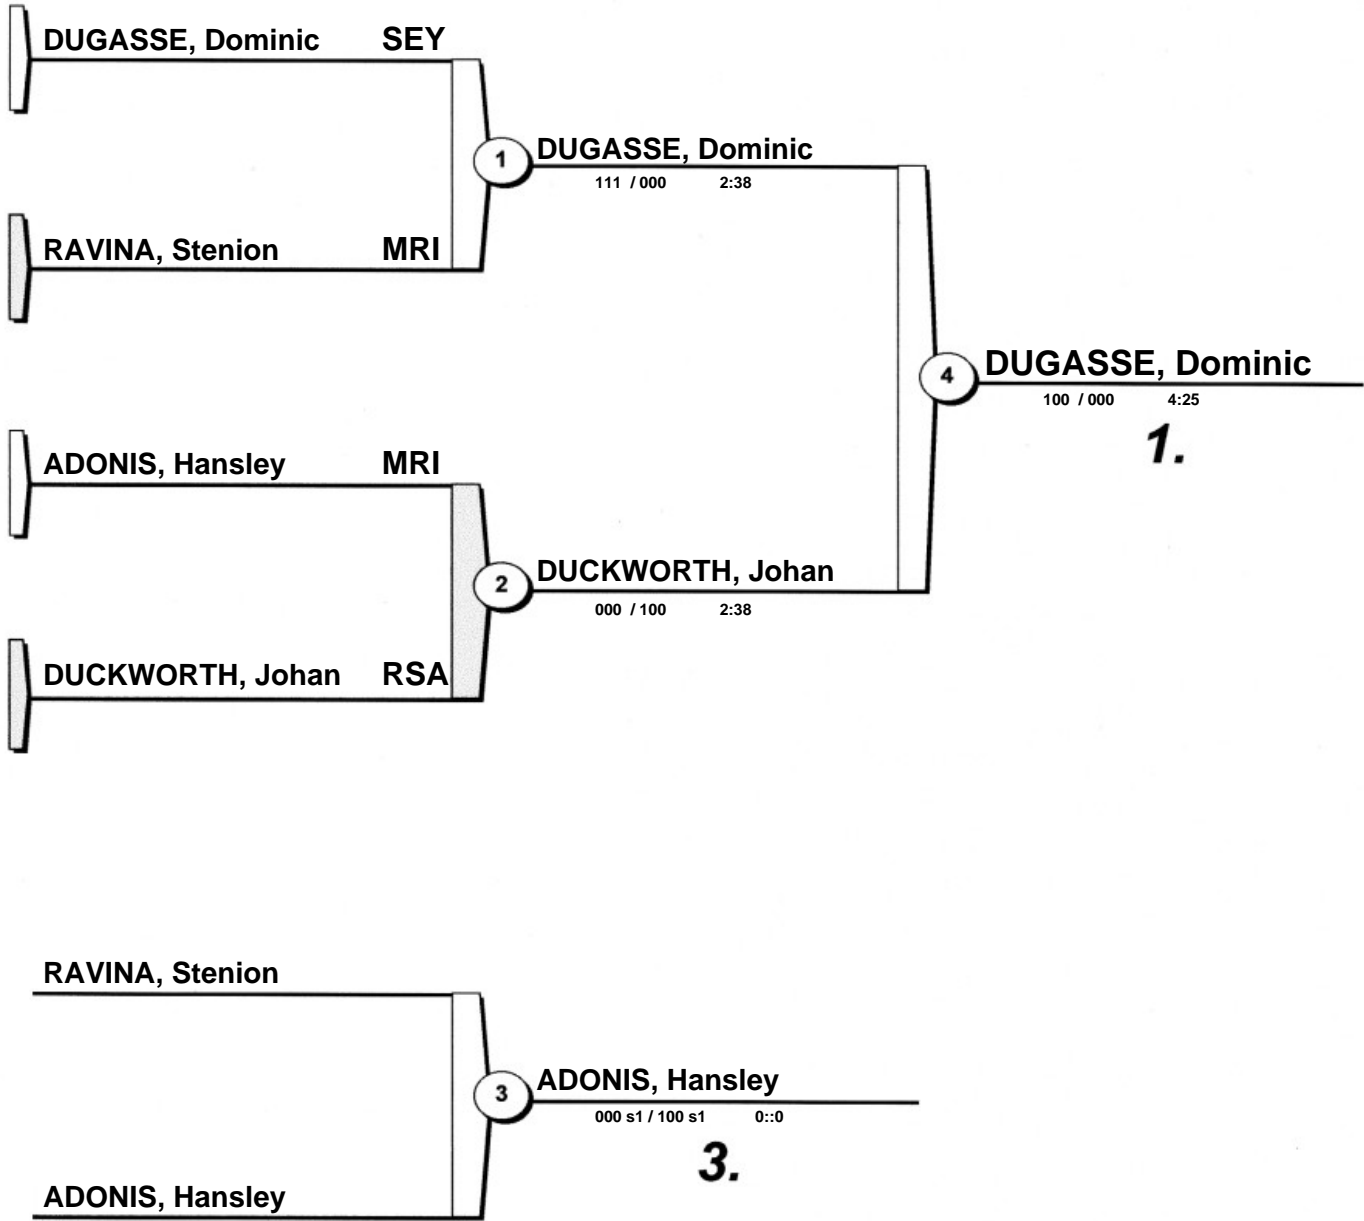

African Open Port Louis MRI 2013

Port Louis (MRI) 9-10 November 2013

-100 kg
4 Judoka

1. DUGASSE, Dominic SEY
2. DUCKWORTH, Johan RSA
3. ADONIS, Hansley MRI