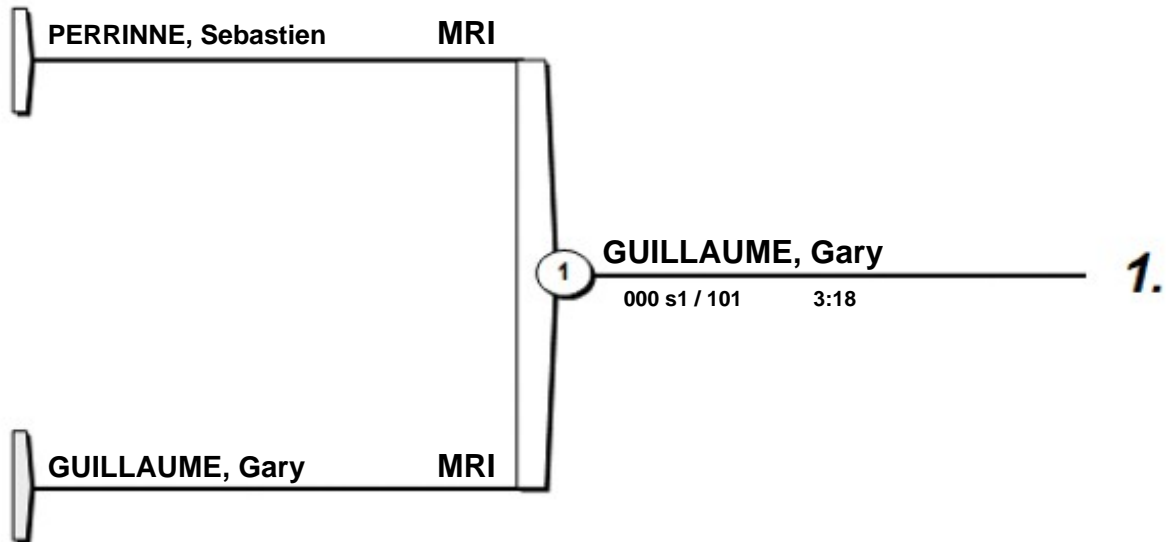

- 1. DUGASSE, Dominic SEY
- 2. DUCKWORTH, Johan RSA
- 3. ADONIS, Hansley MRI

African Open Port Louis MRI 2013

Port Louis (MRI) 9-10 November 2013

+100 kg

2 Judoka

1. GUILLAUME, Gary

MRI

African Open Port Louis MRI 2013