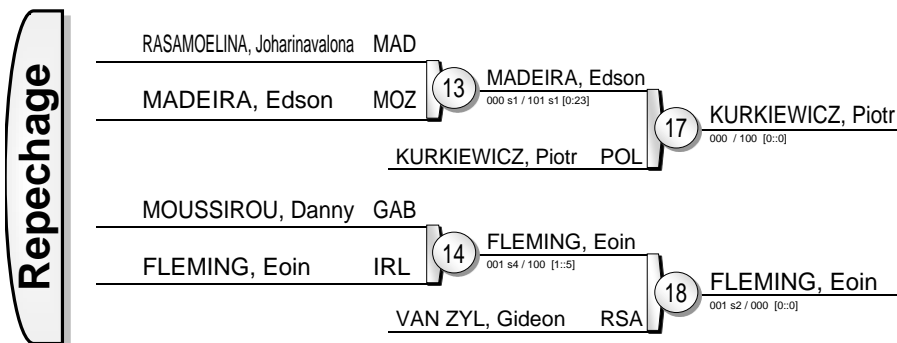

African Open Port Louis MRI 2013

Port Louis (MRI) 9-10 November 2013

-73 kg

12 Judoka

Results		
1.	NARTEY, Emmanuel	GHA
2.	THOMPSON, Caoimhin	IRL
3.	KURKIEWICZ, Piotr	POL
3.	FLEMING, Eoin	IRL
5.	MADEIRA, Edson	MOZ
5.	VAN ZYL, Gideon	RSA
7.	RASAMOELINA, Joharinaivalona	MAD
7.	MOUSSIROU, Danny	GAB