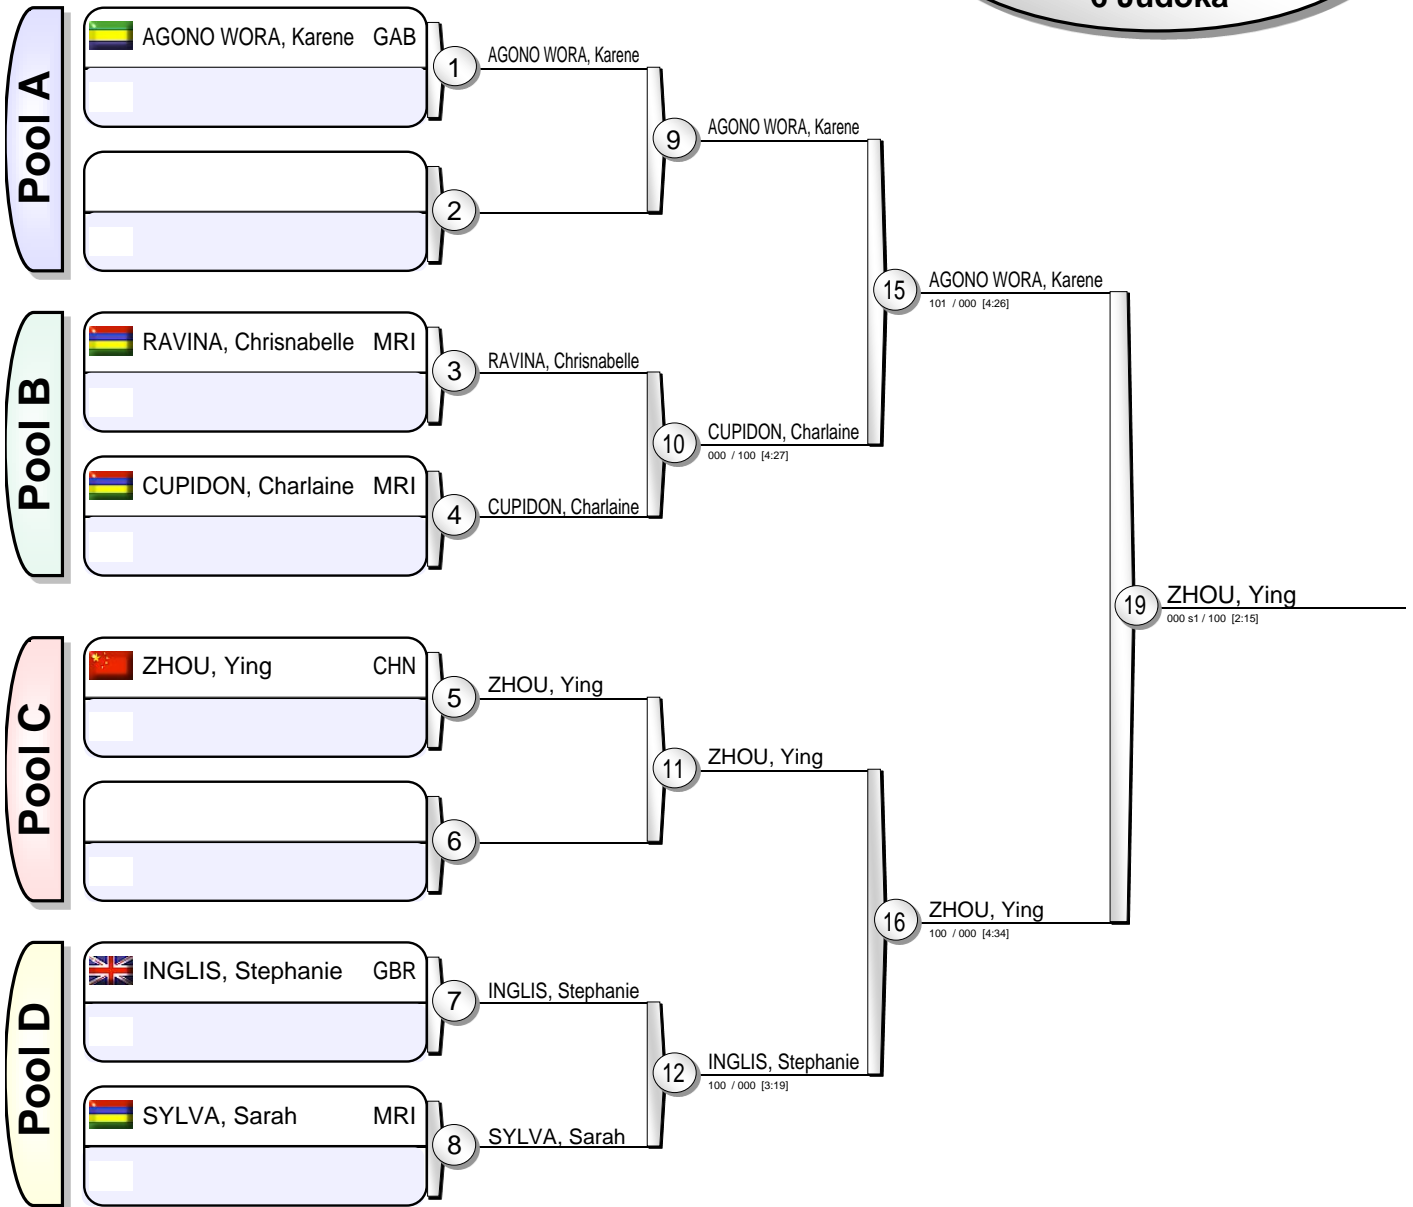

	2	4	Wins	Scores
2 LEGENTIL, Christianne MRI		-	0	(0)
4 KEARNEY, Lisa IRL	+		1	(10)

- 1. KEARNEY, Lisa IRL
- 2. RENICKS, Louise GBR
- 3. LEGENTIL, Christianne MRI

African Open Port Louis MRI 2013

Port Louis (MRI) 9-10 November 2013

-57 kg

6 Judoka

Results

1. ZHOU, Ying CHN
2. AGONO WORA, Karene GAB
3. INGLIS, Stephanie GBR
3. SYLVA, Sarah MRI
5. RAVINA, Chrisabelle MRI
5. CUPIDON, Charlaïne MRI
- 7.
- 7.

African Open Port Louis MRI 2013