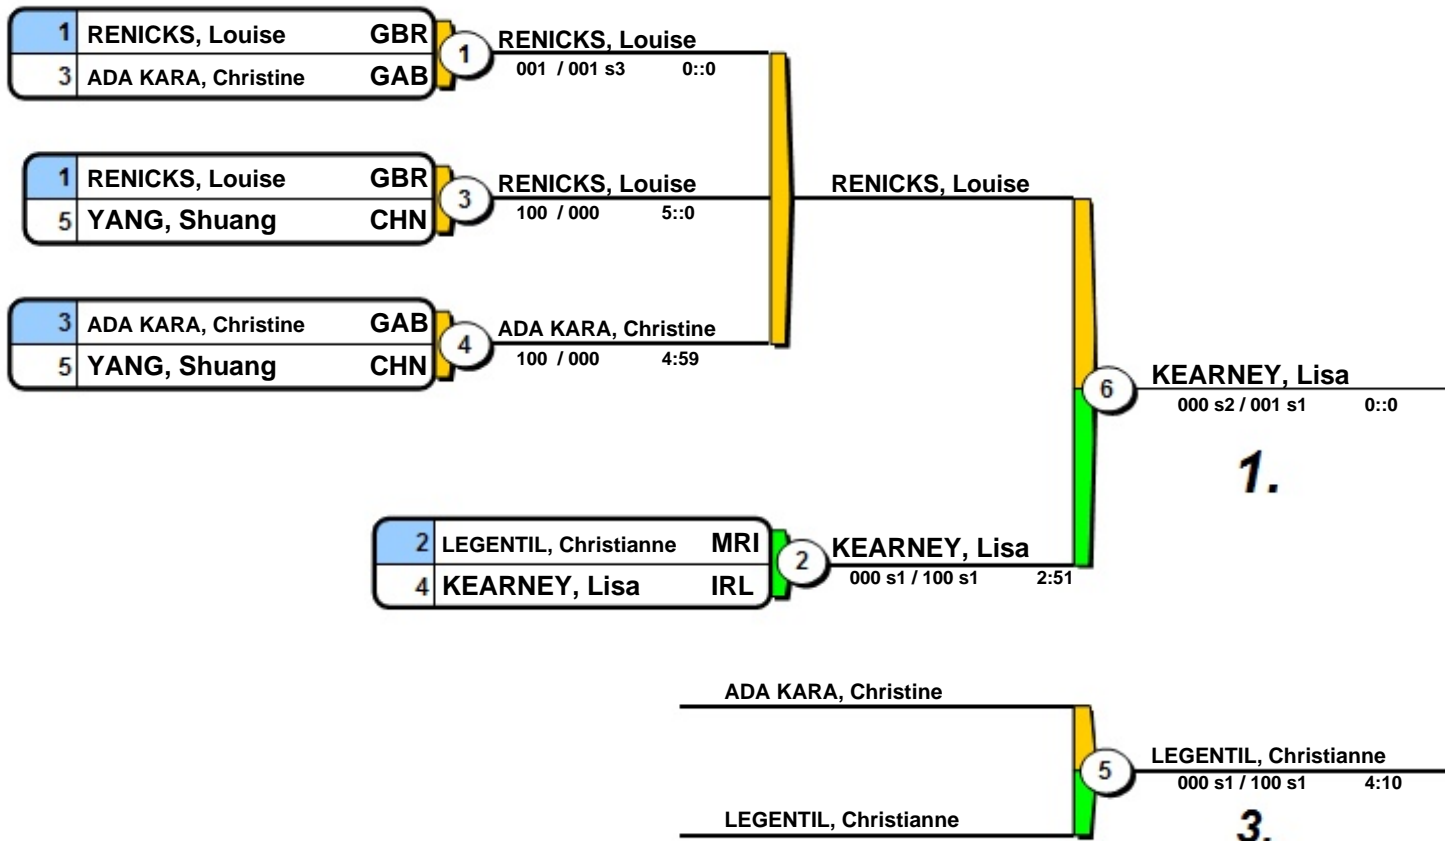

African Open Port Louis MRI 2013

Port Louis (MRI) 9-10 November 2013

-52 kg

5 Judoka

	1	3	5	Wins	Scores
1 RENICKS, Louise GBR		+	+	2	(11)
3 ADA KARA, Christine GAB	-		+	1	(10)
5 YANG, Shuang CHN	-	-		0	(0)

	2	4	Wins	Scores
2 LEGENTIL, Christianne MRI		-	0	(0)
4 KEARNEY, Lisa IRL	+		1	(10)

- 1. KEARNEY, Lisa IRL
- 2. RENICKS, Louise GBR
- 3. LEGENTIL, Christianne MRI

African Open Port Louis MRI 2013

Port Louis (MRI) 9-10 November 2013

-57 kg

6 Judoka

Results

1. ZHOU, Ying CHN
2. AGONO WORA, Karene GAB
3. INGLIS, Stephanie GBR
3. SYLVA, Sarah MRI
5. RAVINA, Chrisabelle MRI
5. CUPIDON, Charlaïne MRI
- 7.
- 7.

African Open Port Louis MRI 2013