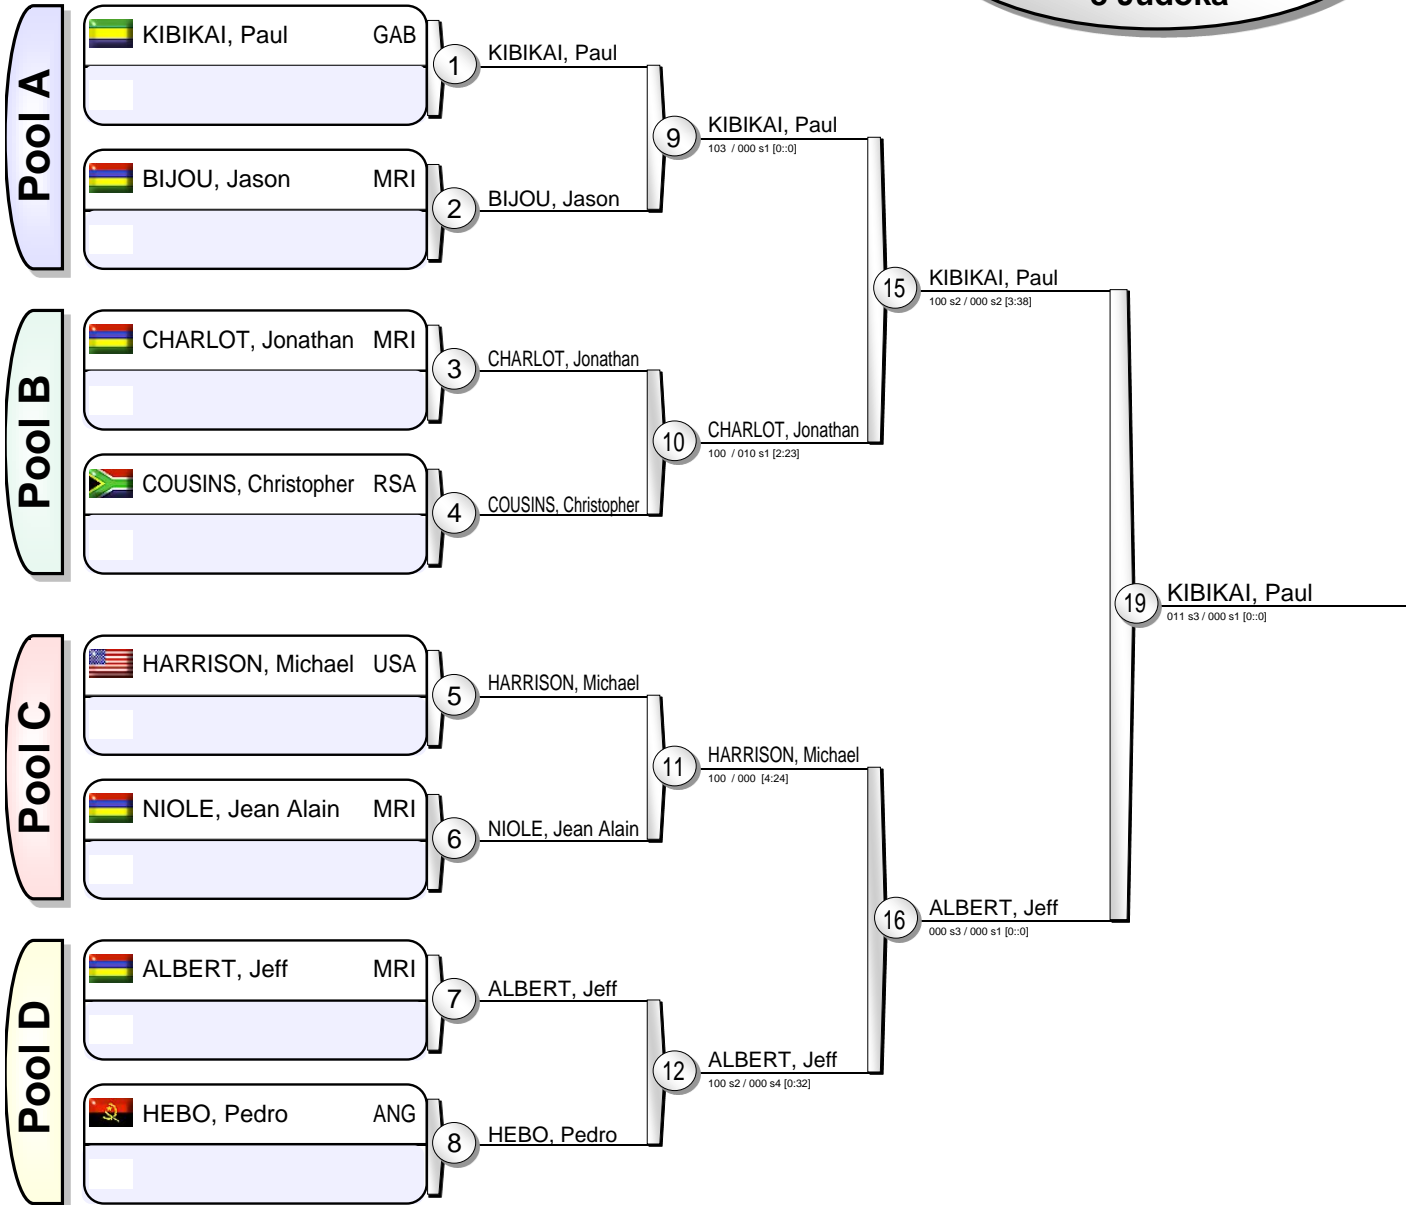

African Open Port Louis MRI 2013

Port Louis (MRI) 9-10 November 2013

-81 kg

8 Judoka