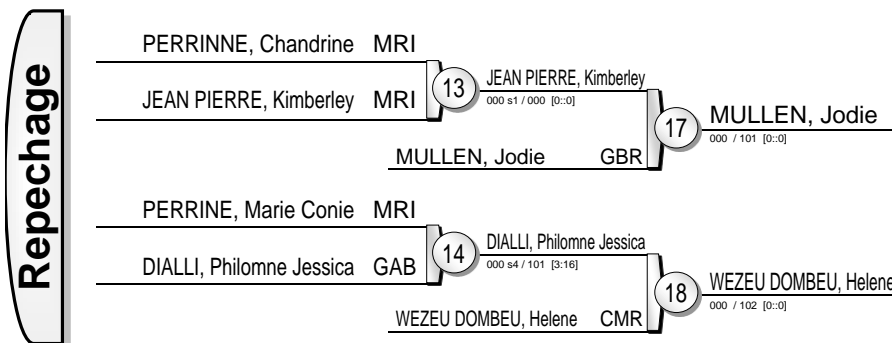

African Open Port Louis MRI 2013

Port Louis (MRI) 9-10 November 2013

-63 kg

8 Judoka

Results		
1.	AUGUSTINE, Esther	NGR
2.	YEATSBROWN, Katiejemima	GBR
3.	MULLEN, Jodie	GBR
3.	WEZEU DOMBEU, Helene	CMR
5.	JEAN PIERRE, Kimberley	MRI
5.	DIALLI, Philomne Jessica	GAB
7.	PERRINNE, Chandrine	MRI
7.	PERRINE, Marie Conie	MRI